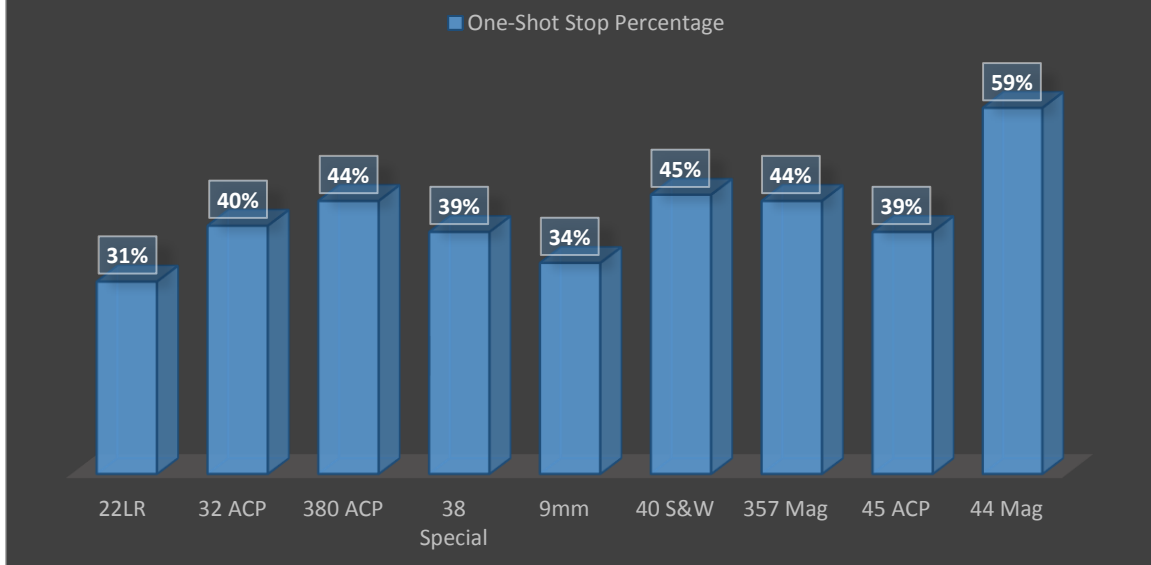

SCROLL DOWN TO SEE COMPARISON CHARTS FROM INCIDENTS

Safe Insight

Shooting Incident Numbers

Accuracy / Incapacitation Percentages

Safe Insight

AVG # OF ROUNDS TO INCAPACITATE

ONE-SHOT STOP PERCENTAGE

*Based on a study conducted in 2011