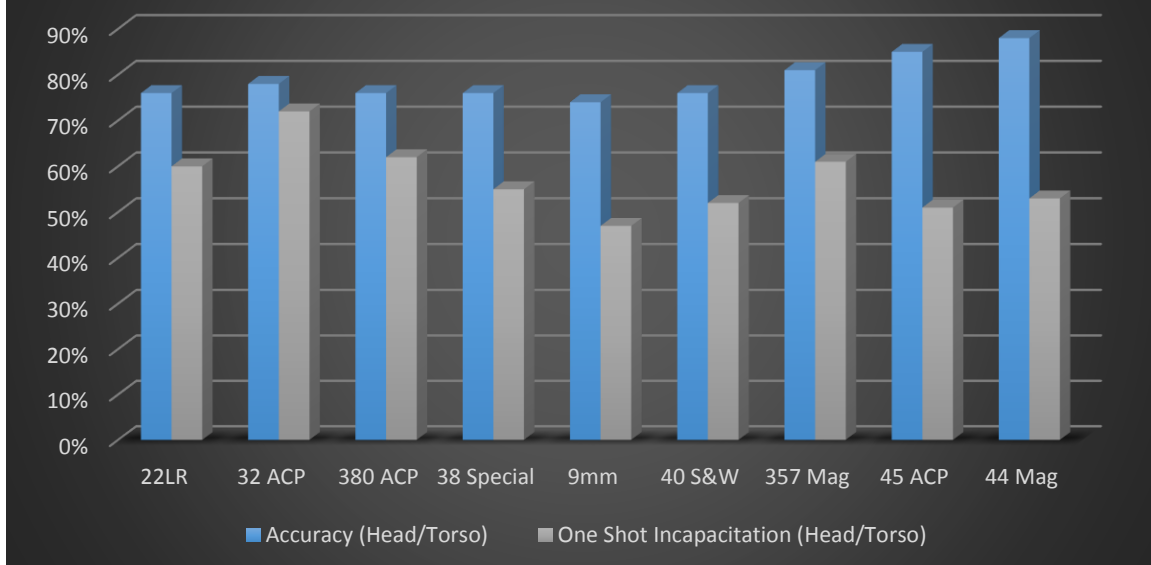

SCROLL DOWN TO SEE COMPARISON CHARTS FROM INCIDENTS

Safe Insight

Shooting Incident Numbers

Accuracy / Incapacitation Percentages

Safe Insight

AVG # OF ROUNDS TO INCAPACITATE

ONE-SHOT STOP PERCENTAGE

*Based on a study conducted in 2011