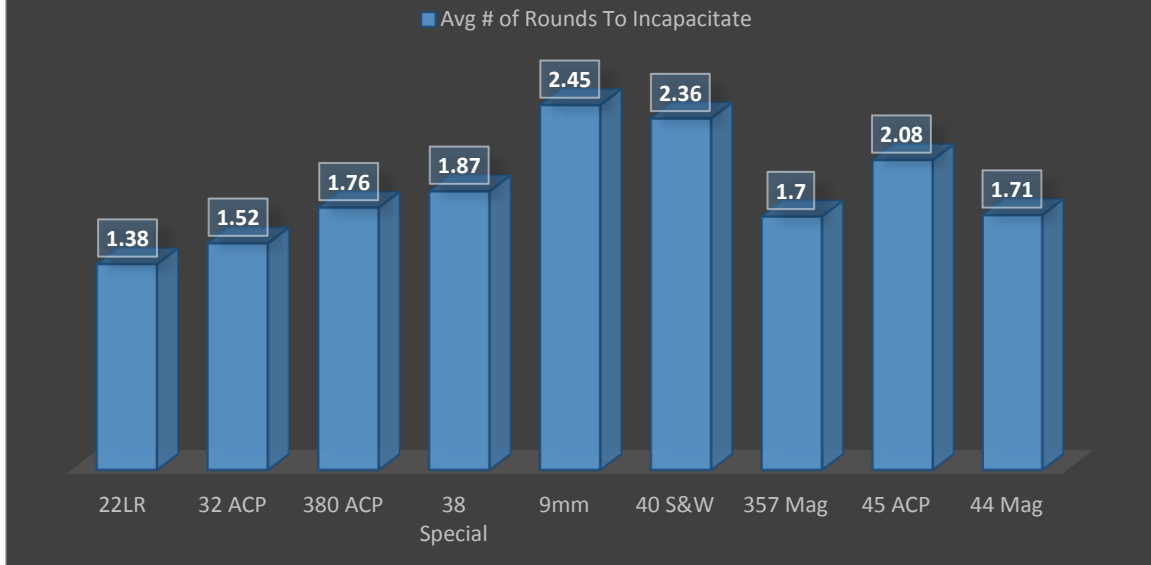

Safe Insight

Handgun Cartridge Power Factors

Caliber	Grain (Weight)	Velocity (FPS)	Power Factor
22LR	40	900	36
32 ACP	100	700	70
380 ACP	95	1000	95
38 Special	148	800	118
9mm	124	1100	136
40 S&W	180	1000	180
357 Mag	158	1150	182
45 ACP	230	850	196
44 Mag	240	1300	312

SCROLL DOWN TO SEE COMPARISON CHARTS FROM INCIDENTS

Safe Insight

Shooting Incident Numbers

Accuracy / Incapacitation Percentages

Safe Insight

AVG # OF ROUNDS TO INCAPACITATE

ONE-SHOT STOP PERCENTAGE

*Based on a study conducted in 2011