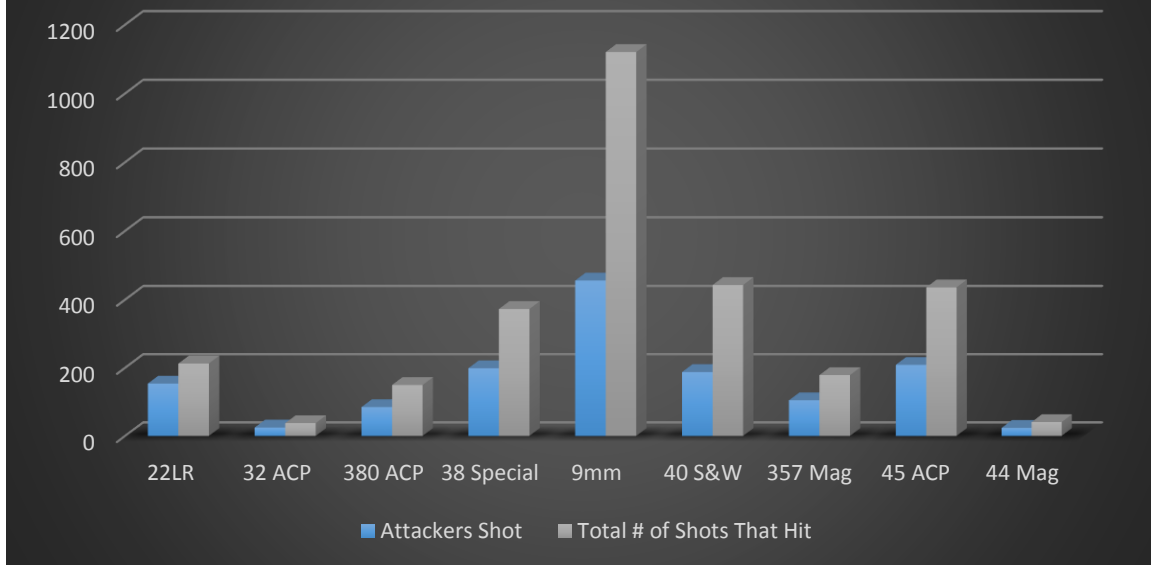

Not All-Inclusive

Many people make the mistake of basing their caliber selection based solely on Power Factor, because they have heard that it is important to carry a gun with good “stopping power”. How much of a factor is “stopping power”?

SCROLL DOWN TO SEE COMPARISON CHARTS FROM INCIDENTS

Safe Insight

Shooting Incident Numbers

Accuracy / Incapacitation Percentages

Safe Insight

AVG # OF ROUNDS TO INCAPACITATE

ONE-SHOT STOP PERCENTAGE

*Based on a study conducted in 2011